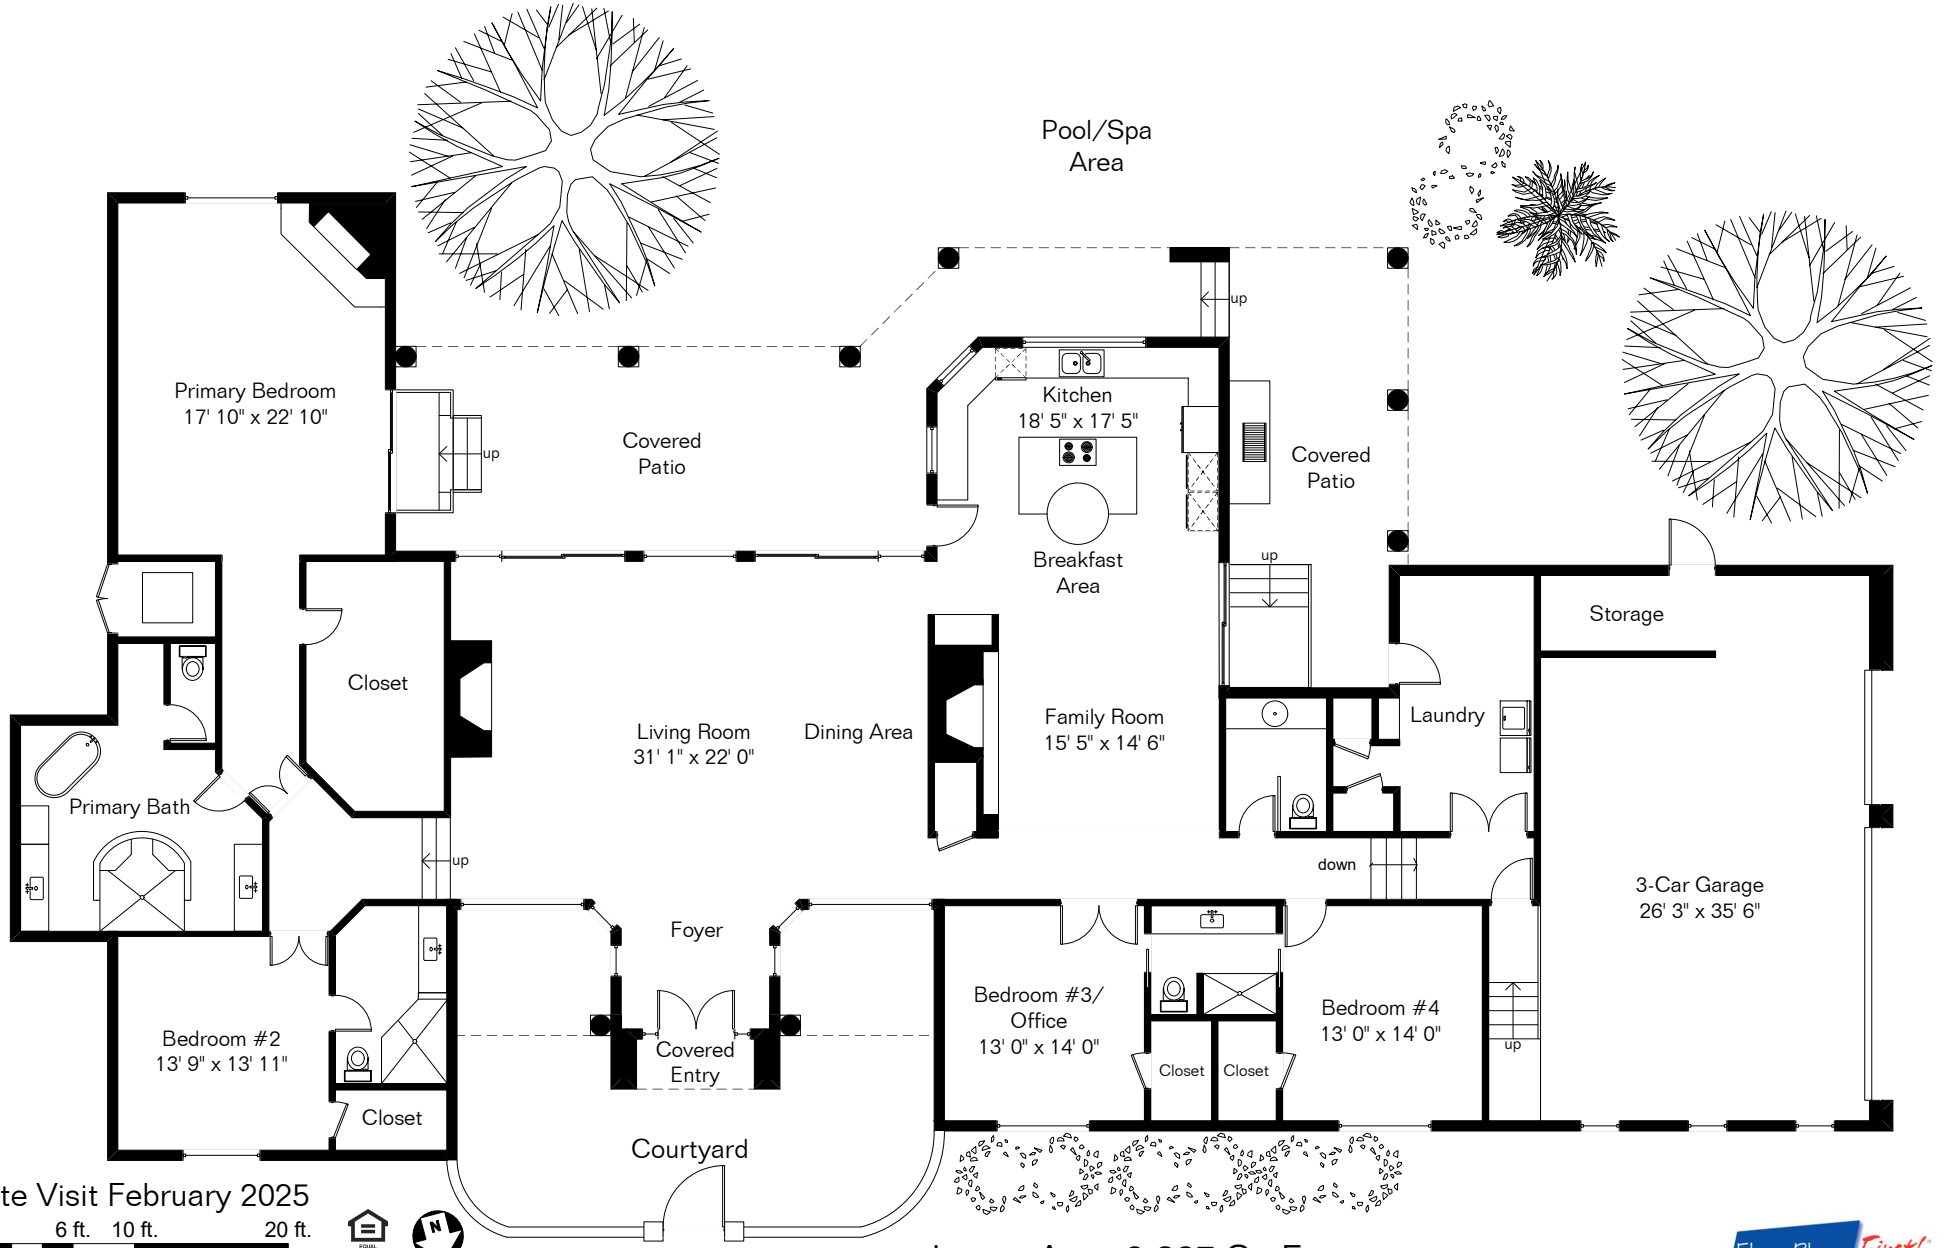

The square footages and room size information are deemed to be reliable but are not guaranteed and should be independently verified. This drawing is for marketing purposes only.

# 3750 E Sumo Quinto

Site Visit February 2025

0 ft. 6 ft. 10 ft. 20 ft.

Copyright 2025 Floor Plans First! LLC  
All Rights Reserved.

Living Area 3,827 Sq Ft  
Garage 864 Sq Ft

Floor Plans First!  
See the Floor Plan First!  
FloorPlansFirst.com  
(520) 881-1500